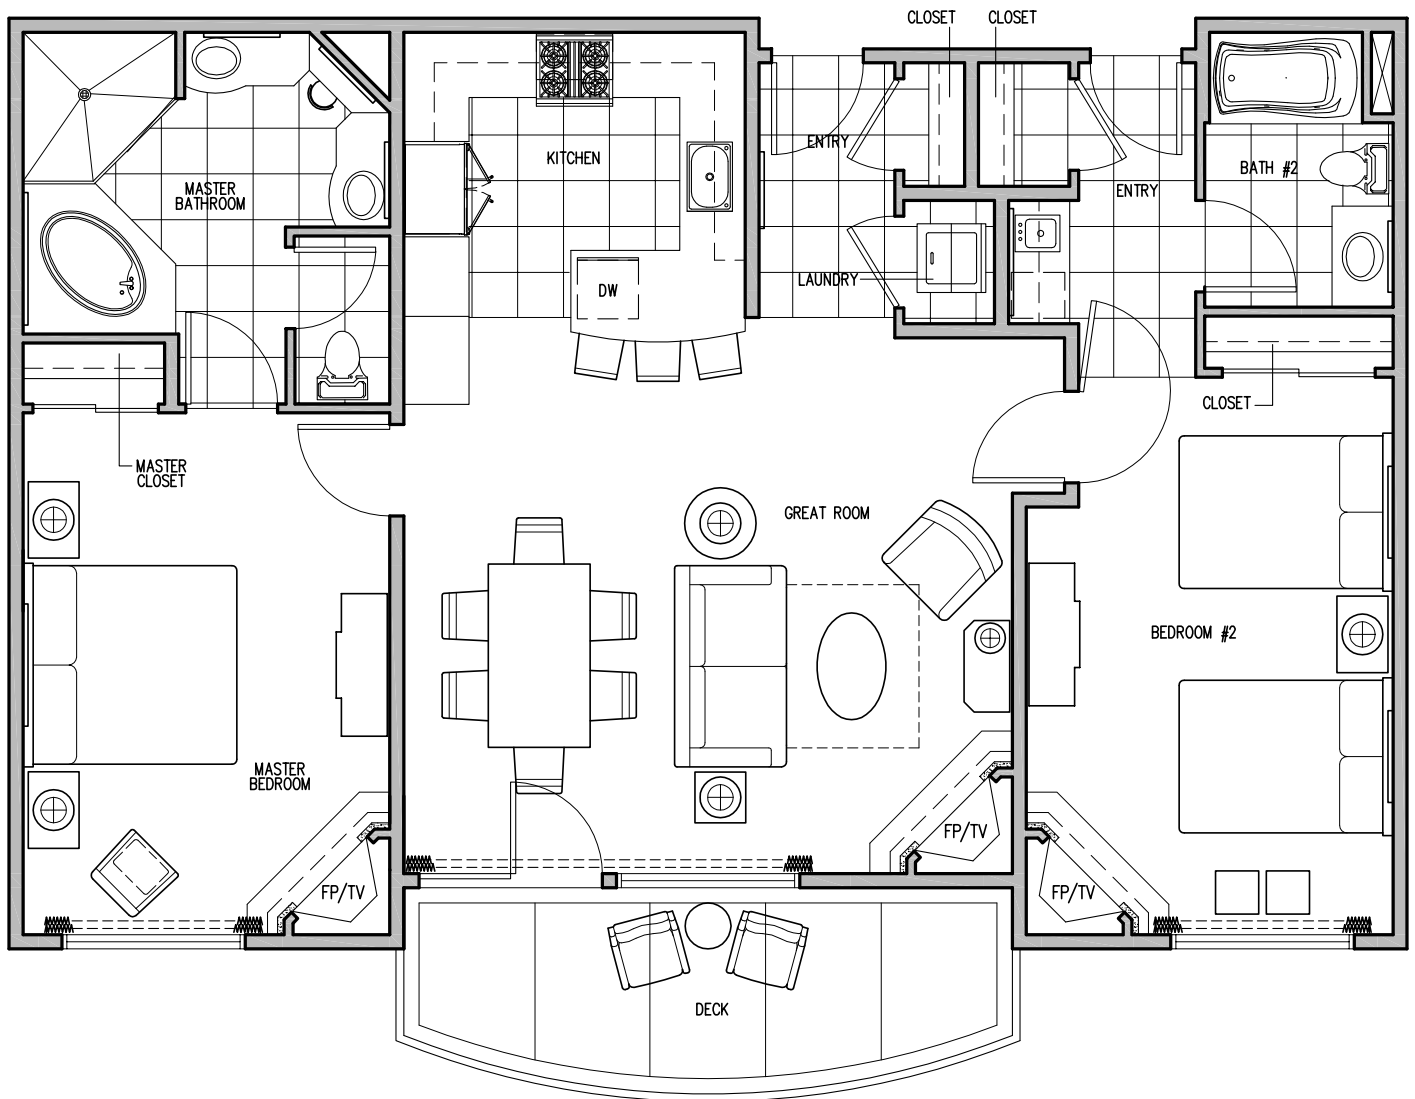

2-BEDROOM WALDORF ASTORIA PARK CITY

RESIDENCE TYPE 2A - 1,226 SQ. FT. | 2 BEDROOM 2 BATH | 1 LOCKOUT

SUITES AVAILABLE: 4131, 4147, 4151,
4171, 5131, 6103, 6107, 7125

WALDORF ASTORIA®
PARK CITY