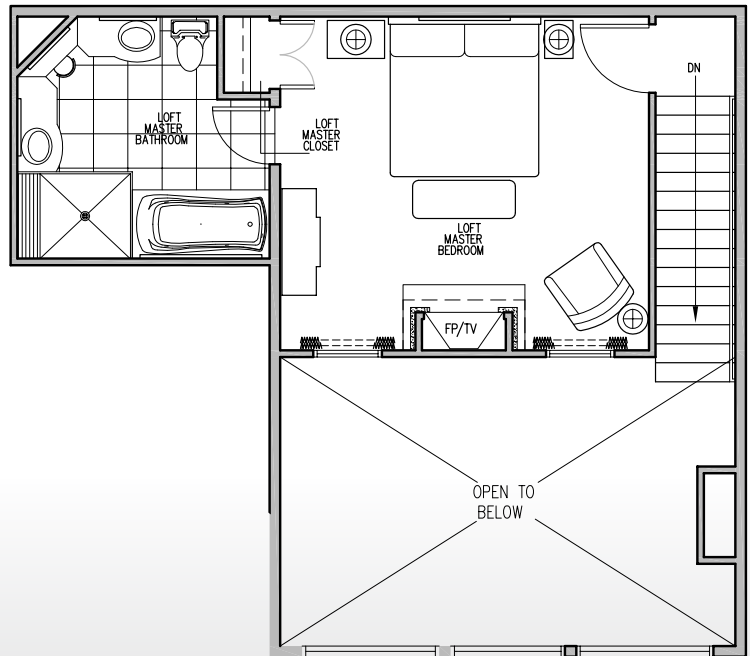

2-BEDROOM WALDORF ASTORIA PARK CITY

RESIDENCE TYPE 2D - 1,233 SQ. FT. | 2 BEDROOM 3 BATH | 1 LOCKOUT

WALDORF ASTORIA®
PARK CITY

SUITES AVAILABLE: 7114