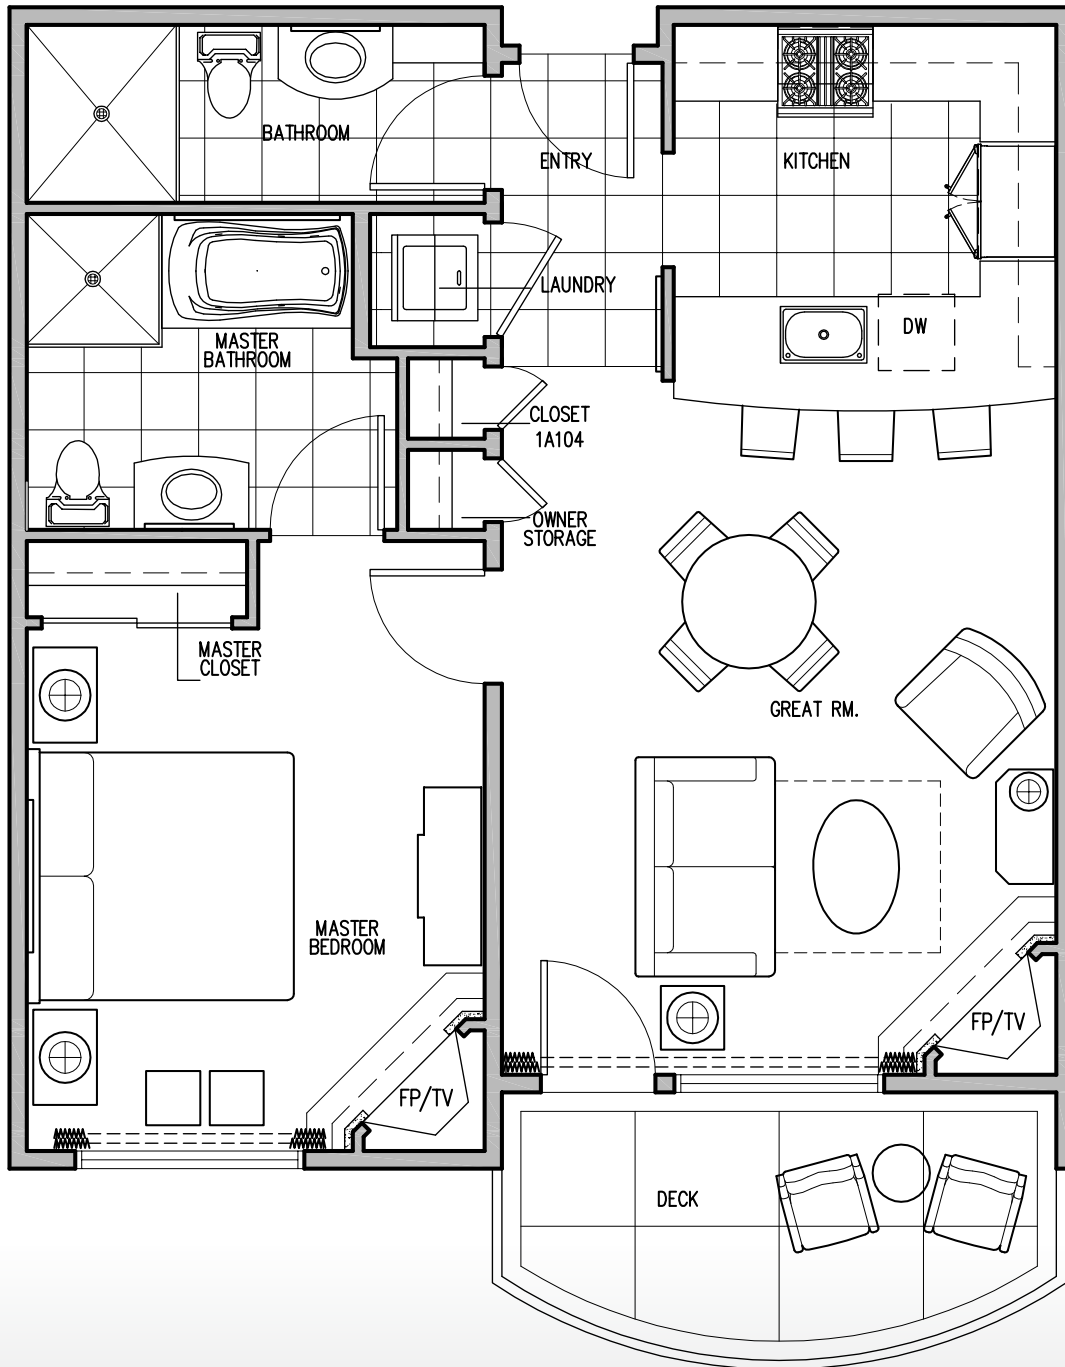

RESIDENCE TYPE SB - 375 SQ. FT.

WALDORF ASTORIA®
PARK CITY

SUITES AVAILABLE: 3166, 4126, 4166, 5166, 6126

1-BEDROOM WALDORF ASTORIA PARK CITY

RESIDENCE TYPE 1A - 741 SQ. FT. | 1 BEDROOM 2 BATH

SUITES AVAILABLE: 3164, 4124, 4128, 4136, 4162, 4167,
5124, 5128, 5164, 6128, 6164