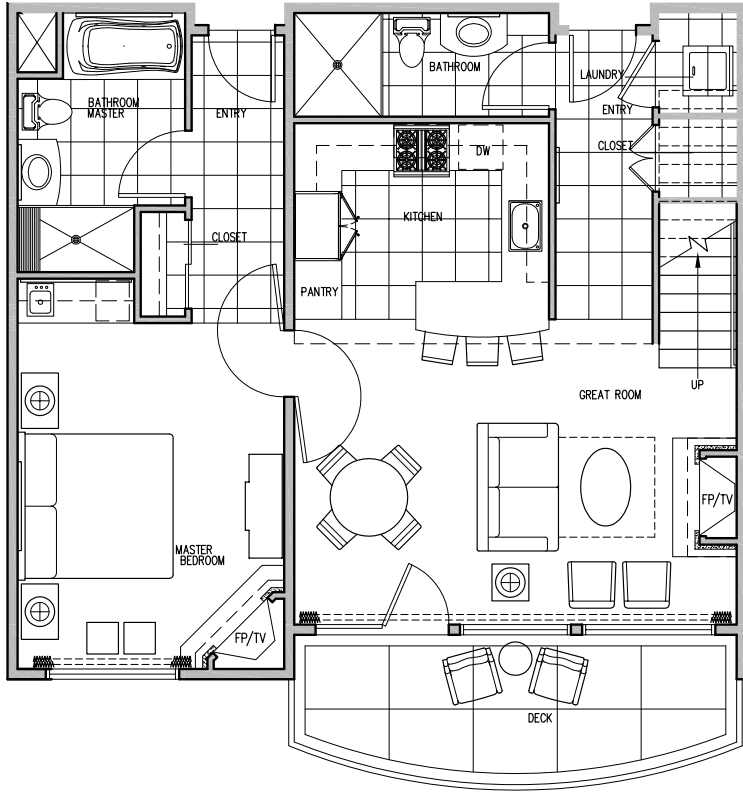

2-BEDROOM WALDORF ASTORIA PARK CITY

RESIDENCE TYPE 2D - 1,233 SQ. FT. | 2 BEDROOM 3 BATH | 1 LOCKOUT

WALDORF ASTORIA®
PARK CITY

SUITES AVAILABLE: 7114