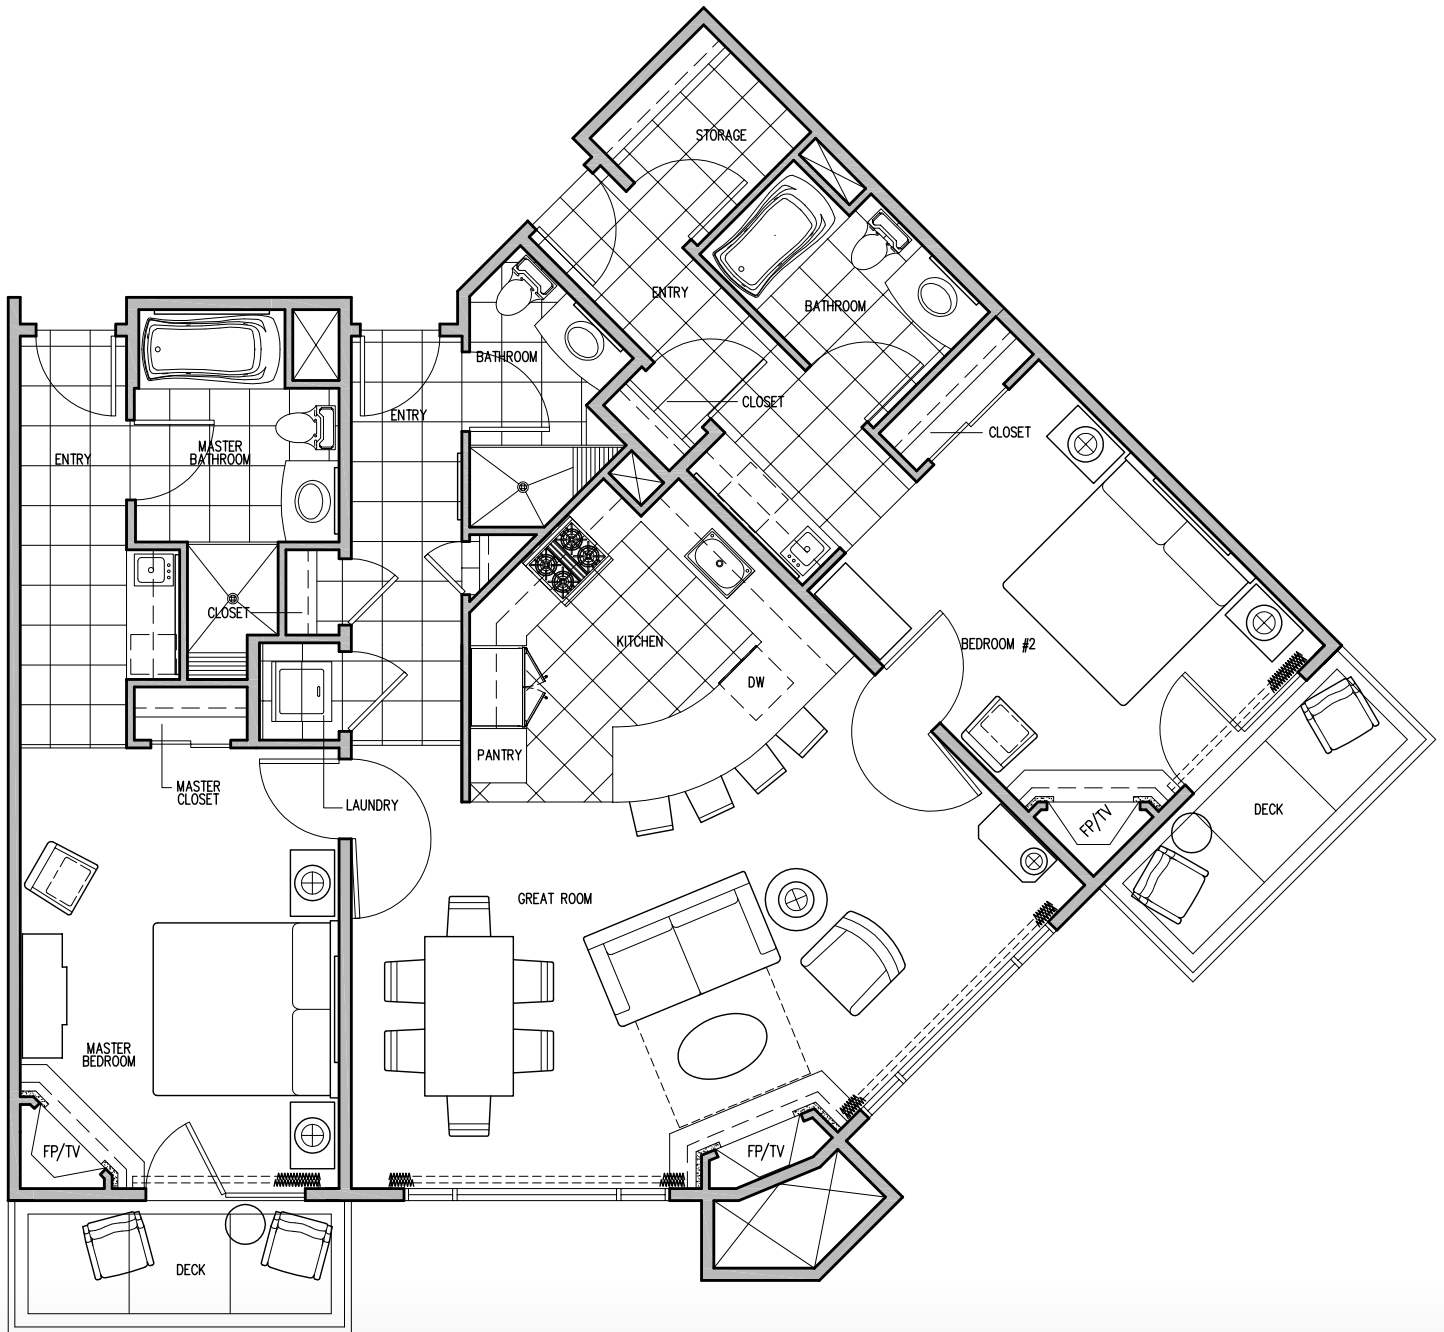

2-BEDROOM WALDORF ASTORIA PARK CITY

RESIDENCE TYPE 2C - 1,384 SQ. FT. | 2 BEDROOM 3 BATH | 2 LOCKOUTS

SUITES AVAILABLE: 3160, 4140, 4158, 6160

WALDORF ASTORIA®
PARK CITY