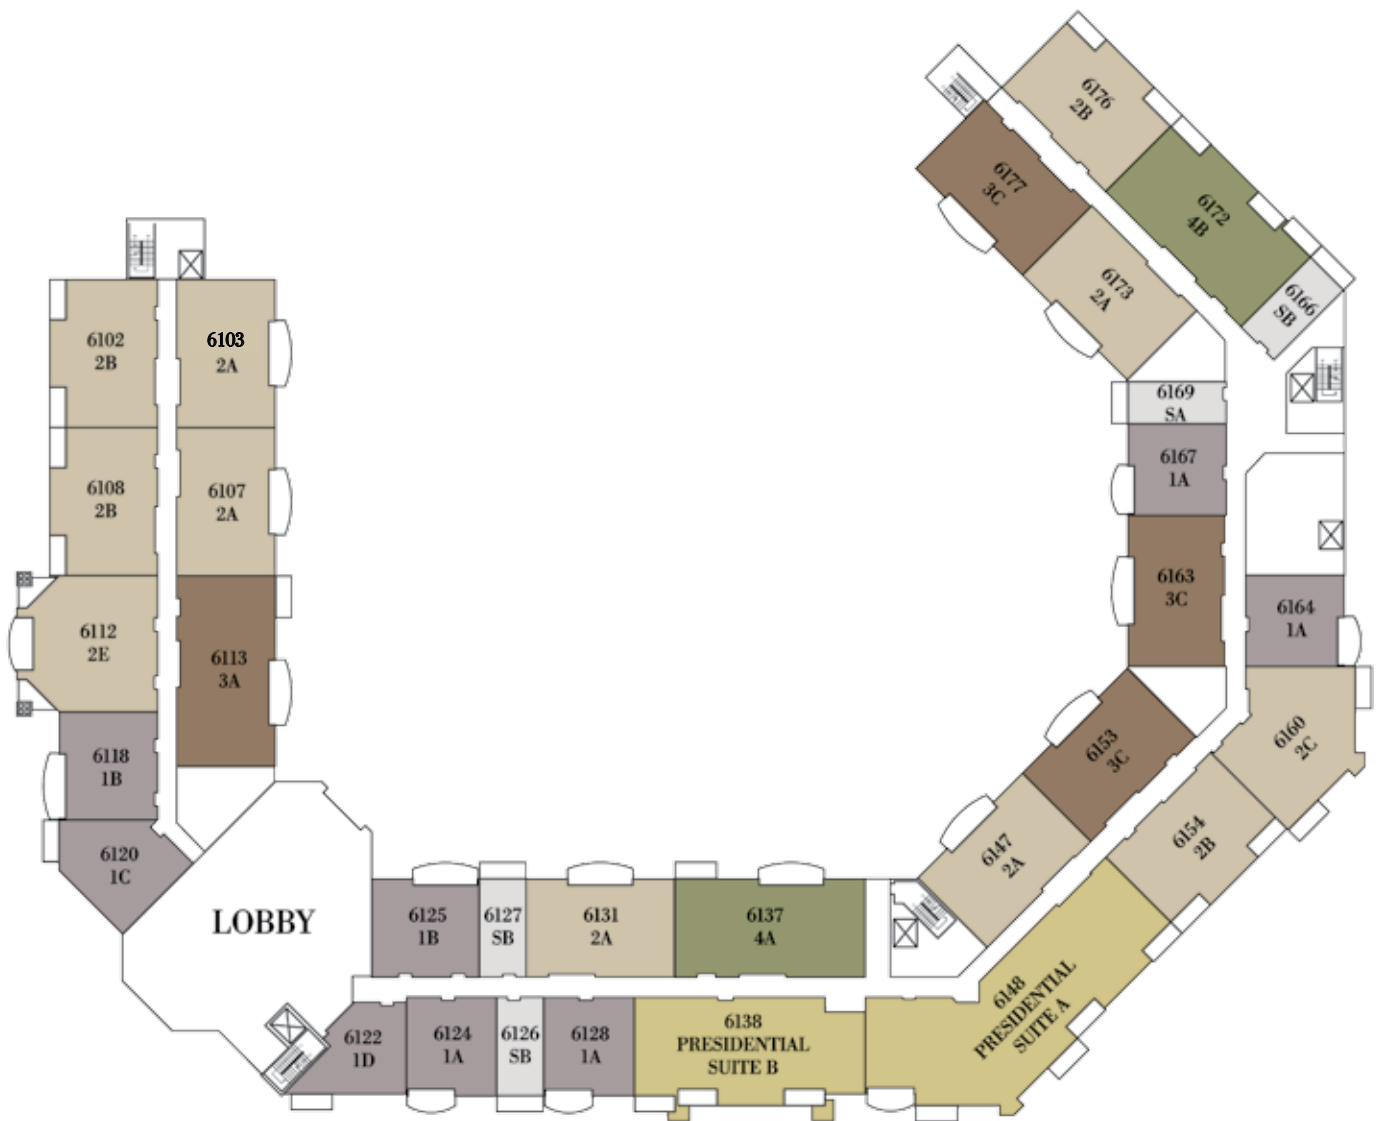

6TH FLOOR WALDORF ASTORIA PARK CITY

- SA/SB - STUDIO RESIDENCES
- 1A/1B/1C/1D - 1 BEDROOM RESIDENCES
- 2A/2B/2C/2E - 2 BEDROOM RESIDENCES

- 3A/3C - 3 BEDROOM RESIDENCES
- 4A/4B - 4 BEDROOM RESIDENCES
- PRESIDENTIAL SUITES