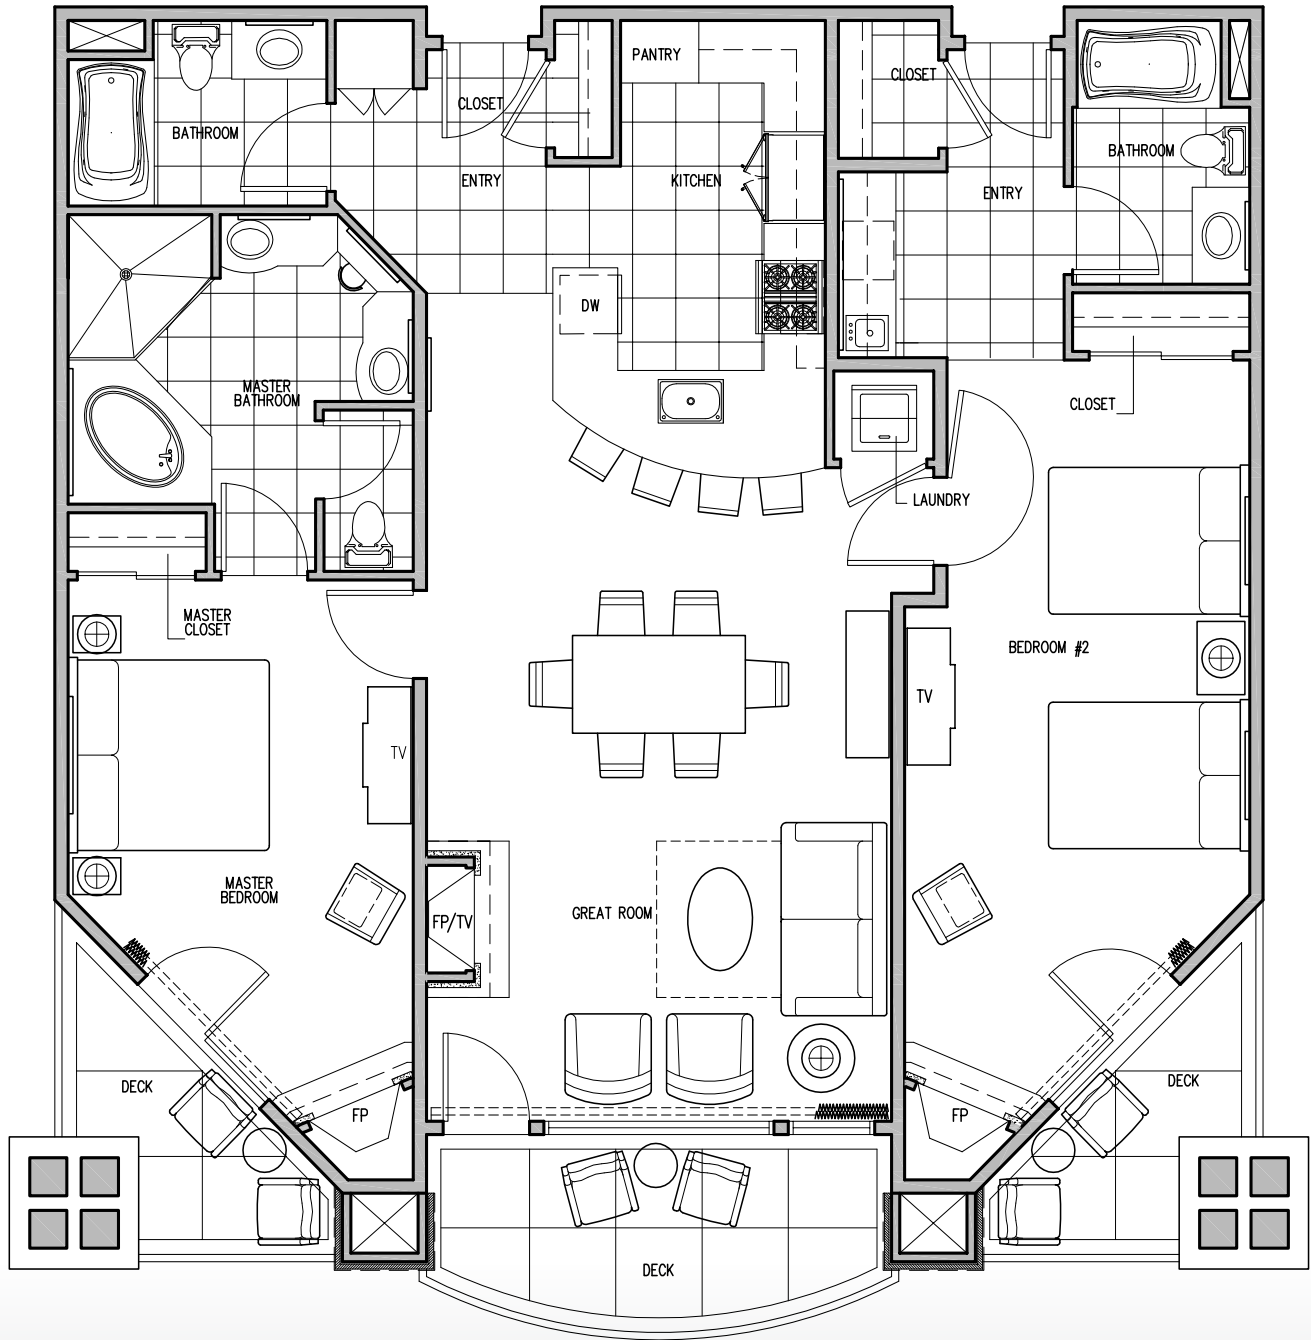

RESIDENCE TYPE 2D - 1,233 SQ. FT. | 2 BEDROOM 3 BATH | 1 LOCKOUT

WALDORF ASTORIA®
PARK CITY

SUITES AVAILABLE: 7114

2-BEDROOM WALDORF ASTORIA PARK CITY

RESIDENCE TYPE 2E - 1,439 SQ. FT. | 2 BEDROOM 3 BATH | 1 LOCKOUT