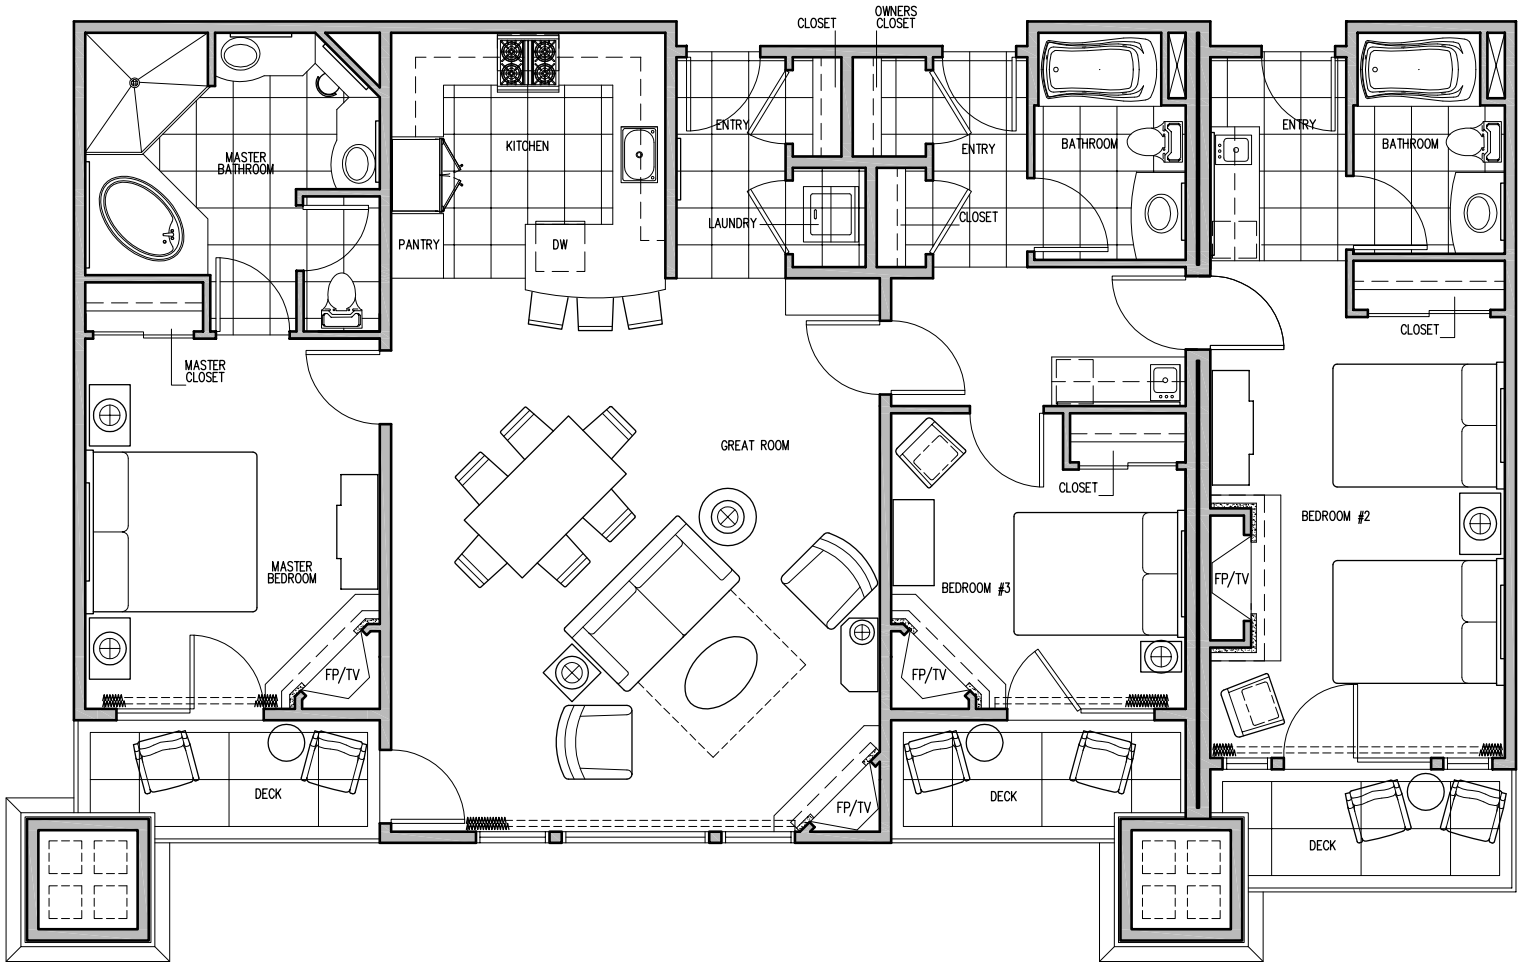

3-BEDROOM WALDORF ASTORIA PARK CITY

RESIDENCE TYPE 3B - 1,639 SQ. FT. | 3 BEDROOM 3 BATH | 2 LOCKOUTS

SUITES AVAILABLE: 3172

WALDORF ASTORIA®
PARK CITY