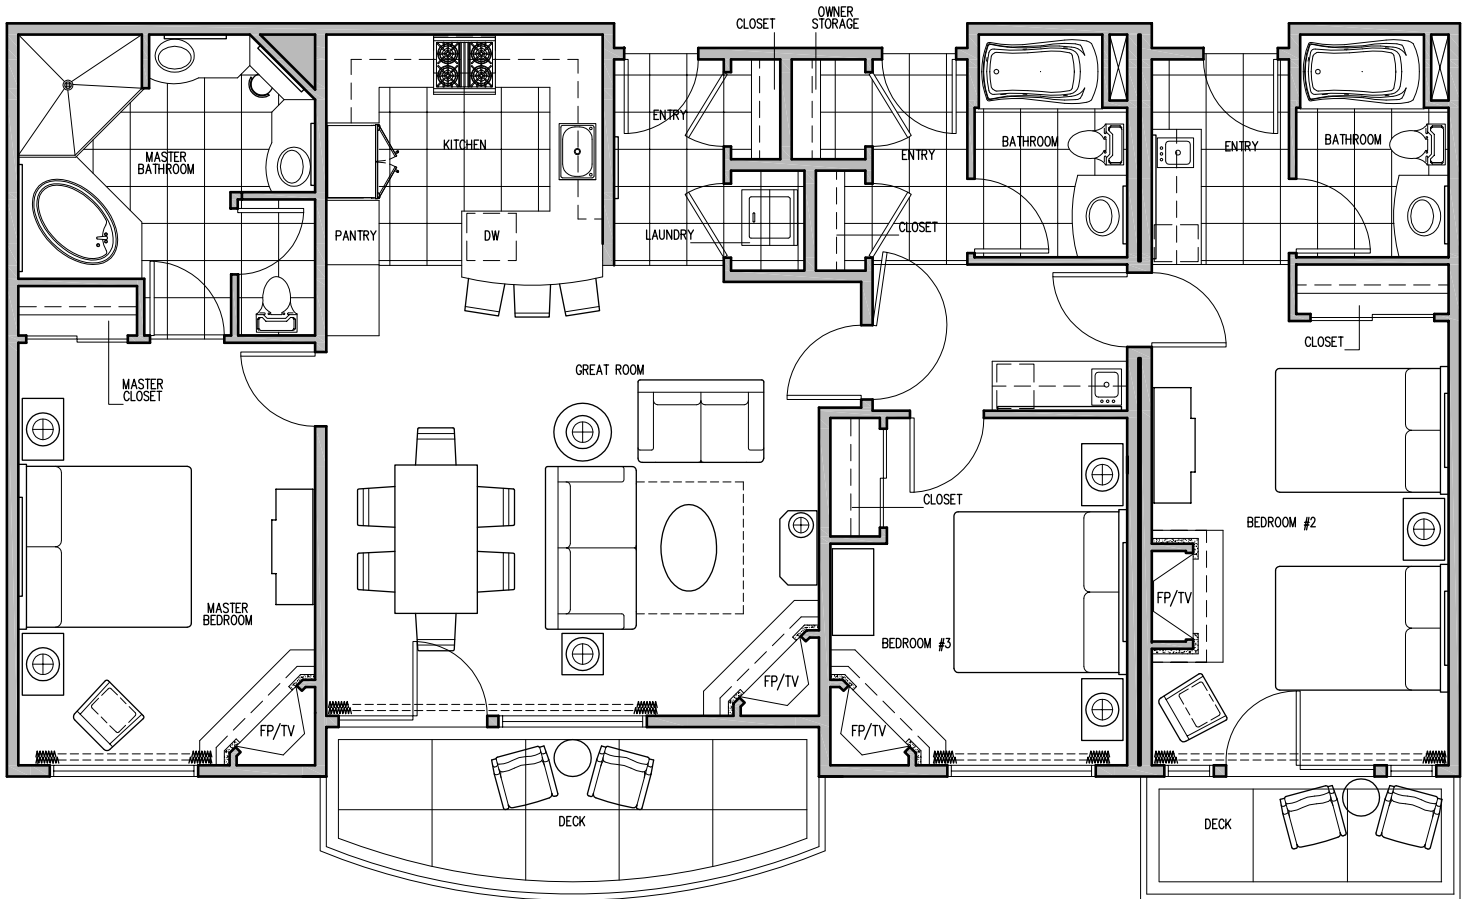

3-BEDROOM WALDORF ASTORIA PARK CITY

RESIDENCE TYPE 3A - 1,585 SQ. FT. | 3 BEDROOM 3 BATH | 2 LOCKOUTS

WALDORF ASTORIA®
PARK CITY

SUITES AVAILABLE: 4137