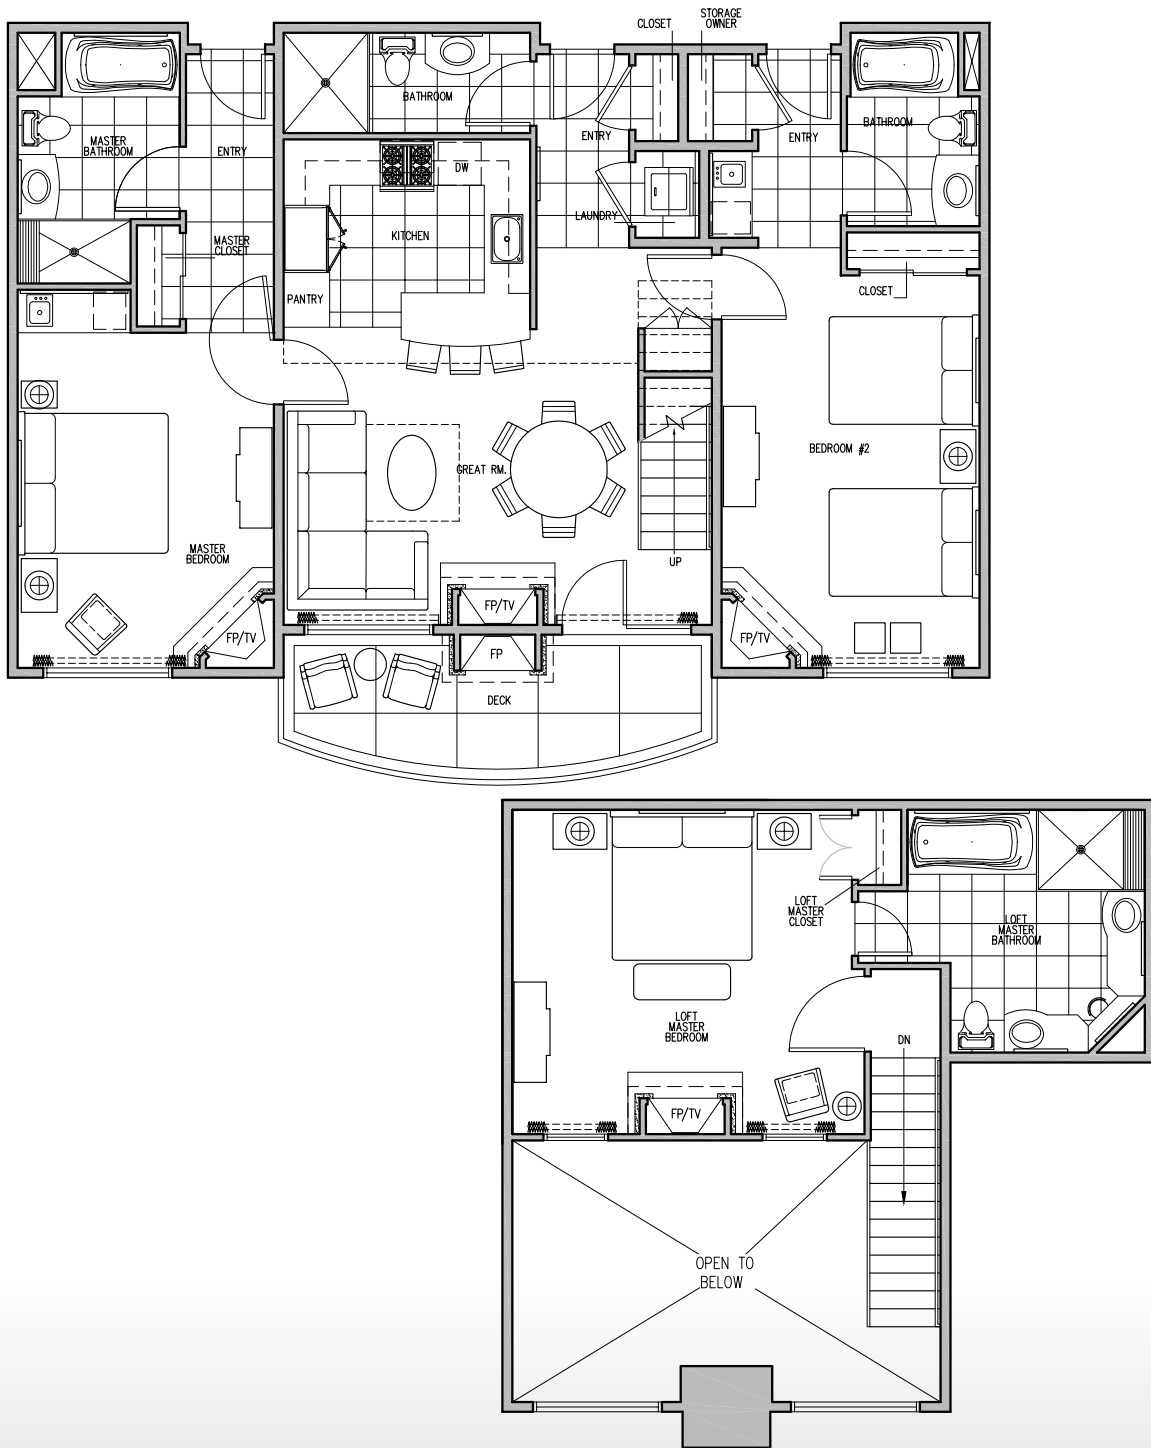

RESIDENCE TYPE 3B - 1,639 SQ. FT. | 3 BEDROOM 3 BATH | 2 LOCKOUTS

SUITES AVAILABLE: 3172

WALDORF ASTORIA®
PARK CITY

3-BEDROOM WALDORF ASTORIA PARK CITY

RESIDENCE TYPE 3C - 1,611 SQ. FT. | 3 BEDROOM 4 BATH | 2 LOCKOUTS