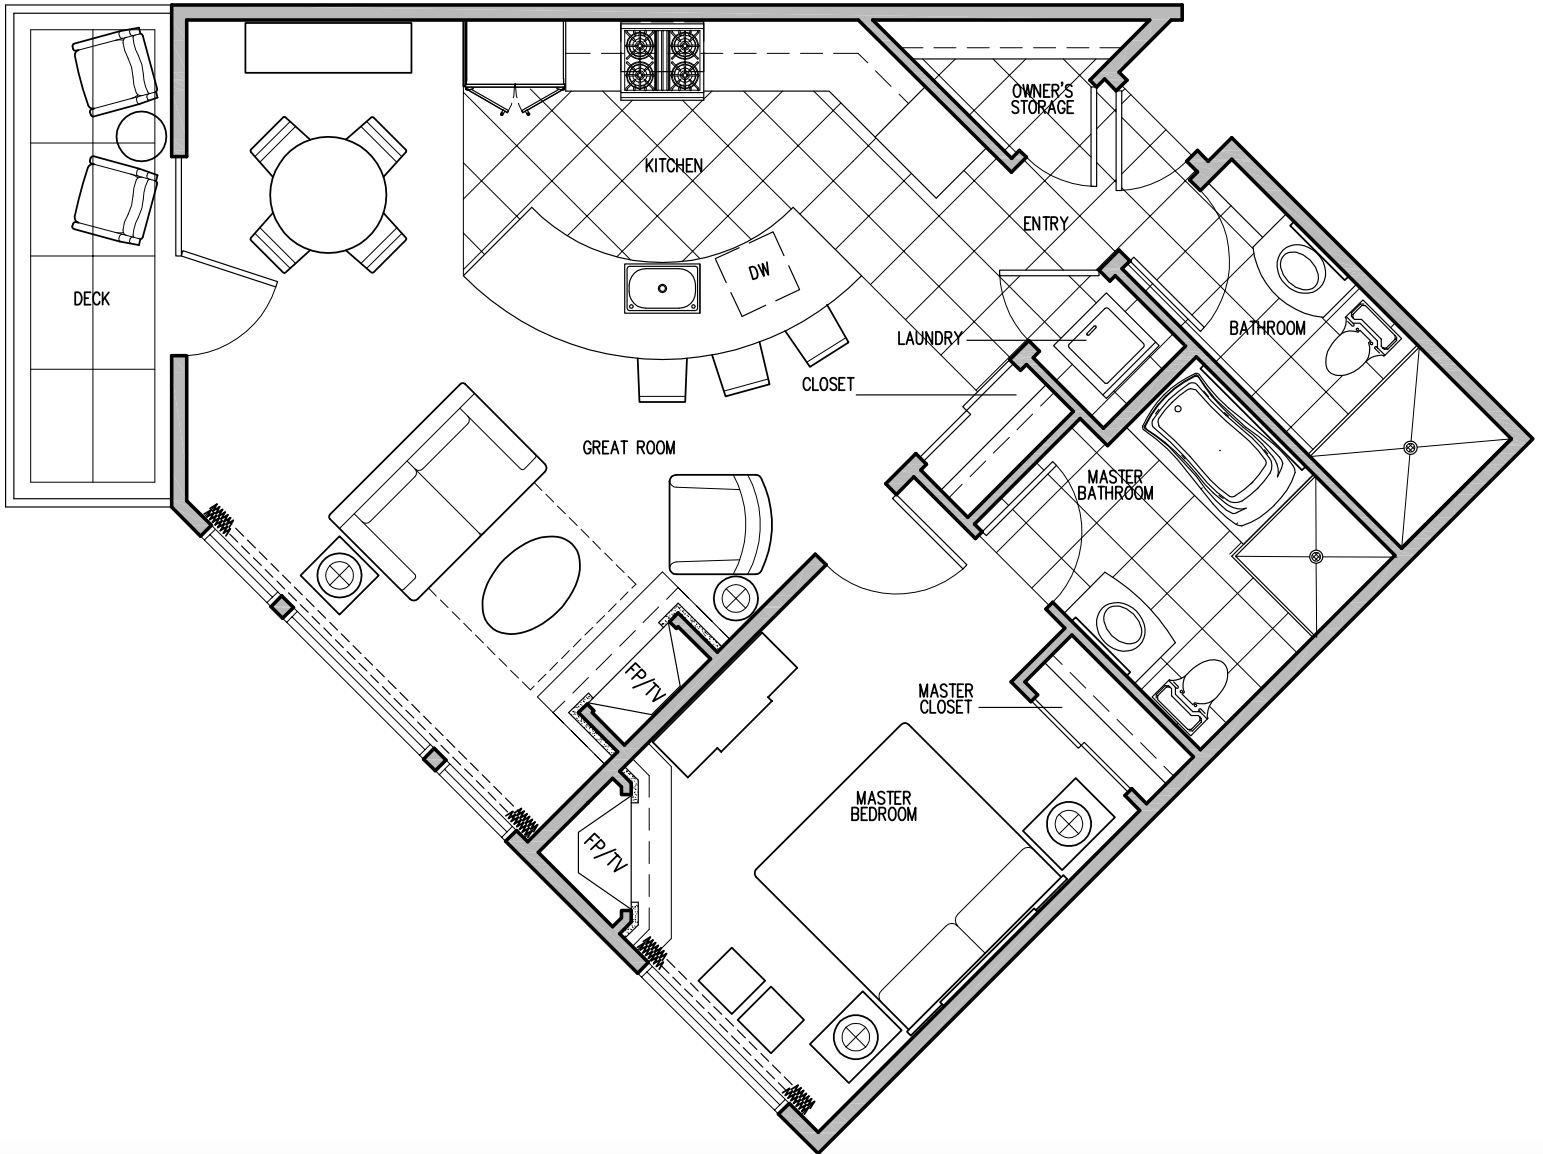

1-BEDROOM WALDORF ASTORIA PARK CITY

RESIDENCE TYPE 1C - 829 SQ. FT. | 1 BEDROOM 2 BATH

SUITES AVAILABLE: 6120, 7116

WALDORF ASTORIA®
PARK CITY