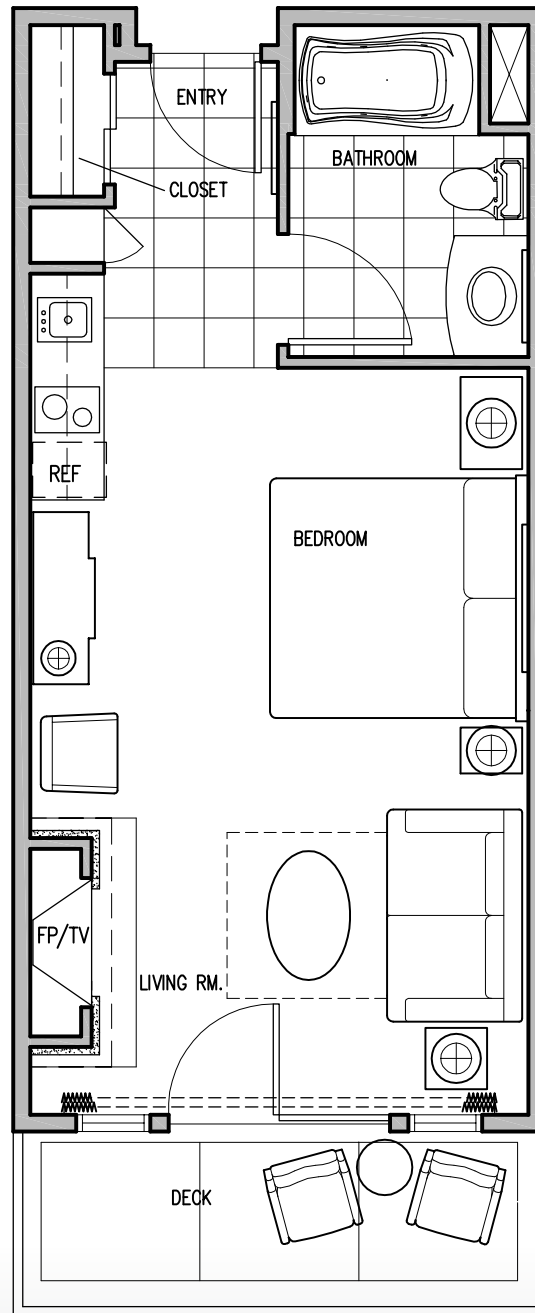

STUDIO WALDORF ASTORIA PARK CITY

RESIDENCE TYPE SB - 375 SQ. FT.

WALDORF ASTORIA®
PARK CITY

SUITES AVAILABLE: 3166, 4126, 4166, 5166, 6126