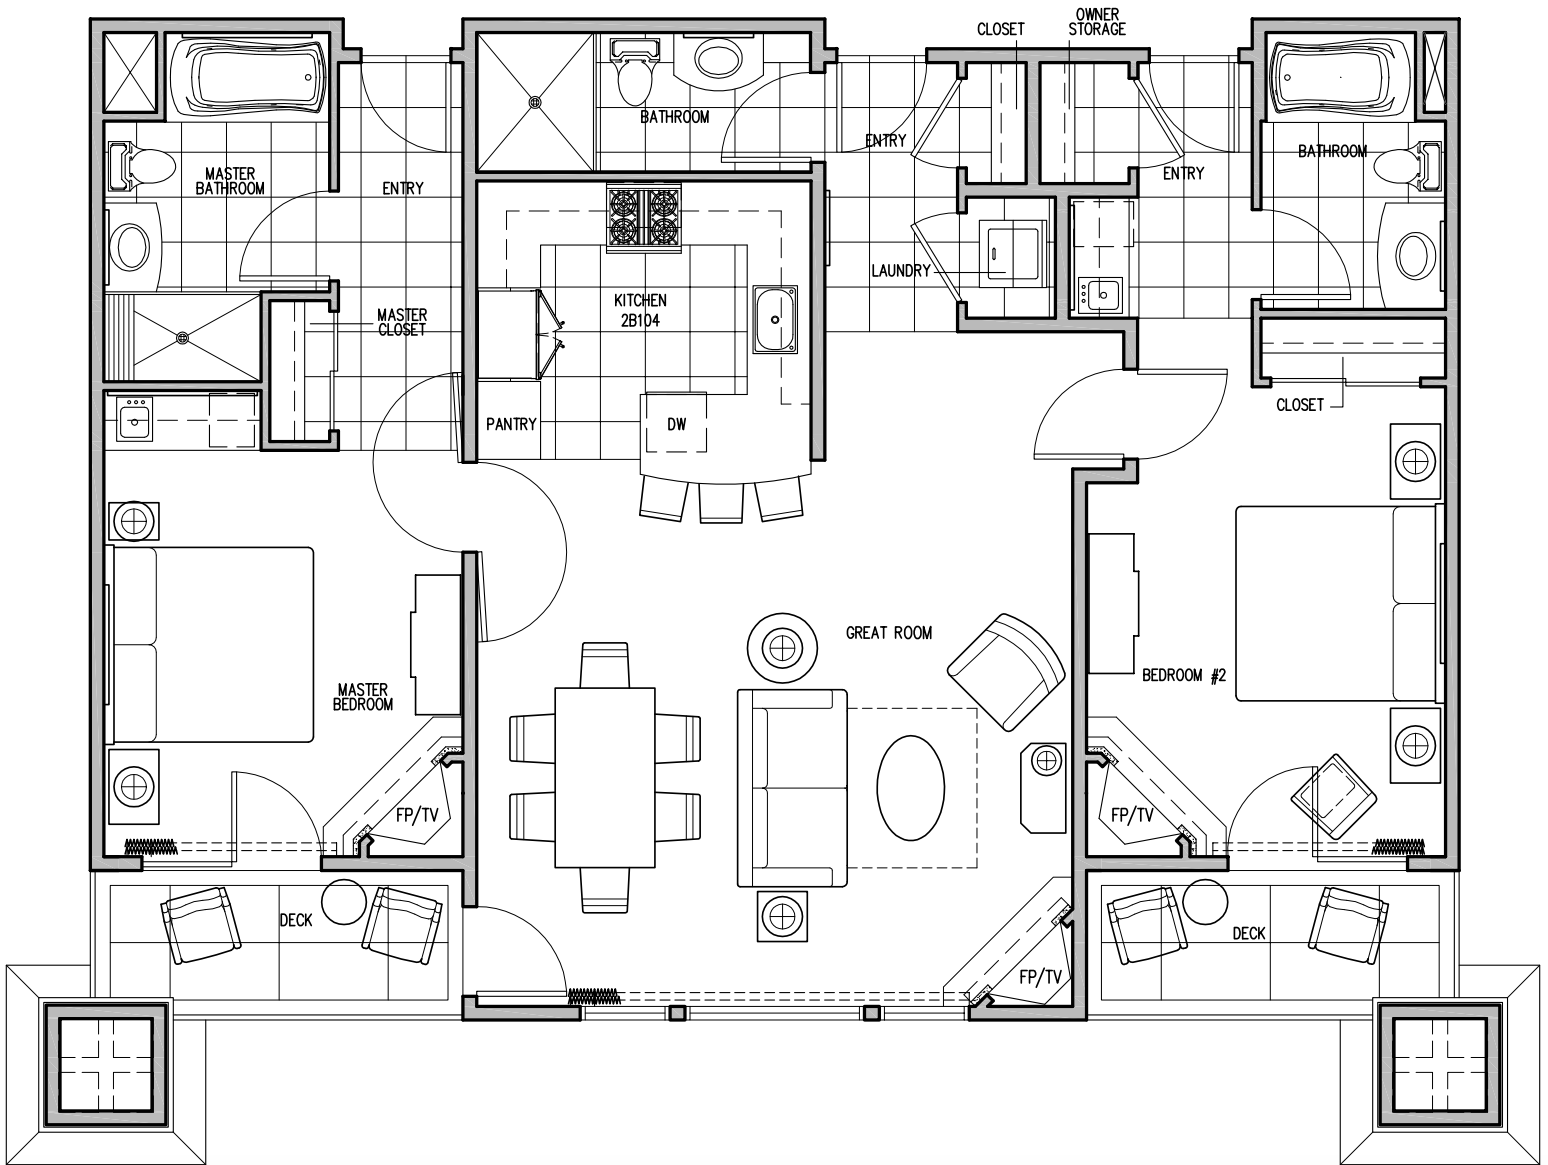

2-BEDROOM WALDORF ASTORIA PARK CITY

RESIDENCE TYPE 2B - 1,271 SQ. FT. | 2 BEDROOM 3 BATH | 2 LOCKOUTS

WALDORF ASTORIA®
PARK CITY

SUITES AVAILABLE: 3176, 4146, 4152, 4176, 5134

5148, 5172, 5178, 6102, 6108