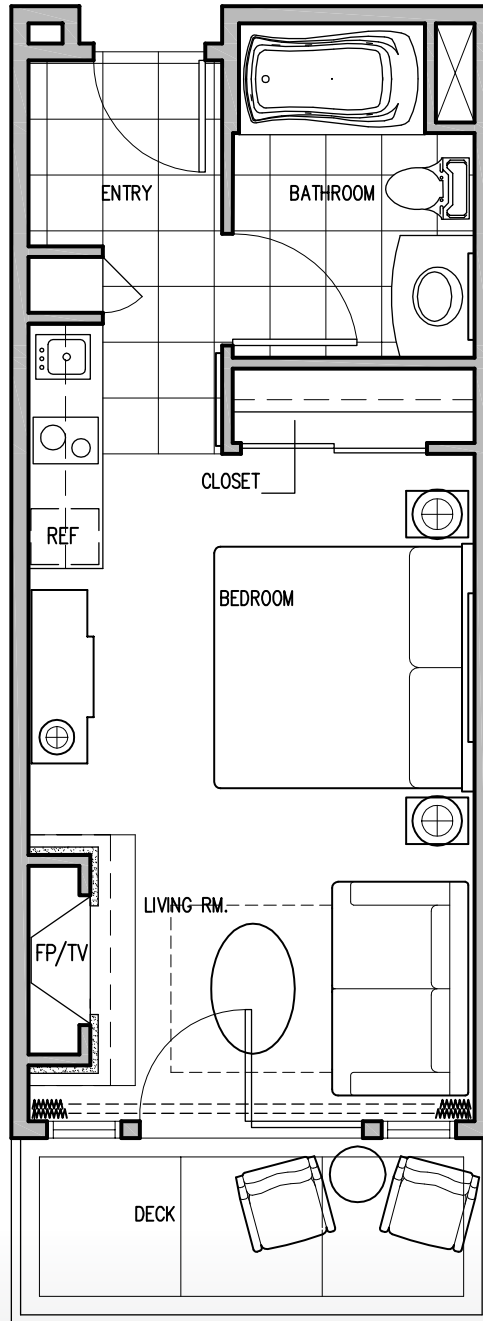

WALDORF ASTORIA®
PARK CITY

WALDORF ASTORIA®
PARK CITY

RESIDENCE FLOORPLANS

STUDIO WALDORF ASTORIA PARK CITY

RESIDENCE TYPE SA - 331 SQ. FT.

SUITES AVAILABLE: 4161

WALDORF ASTORIA®
PARK CITY

STUDIO WALDORF ASTORIA PARK CITY