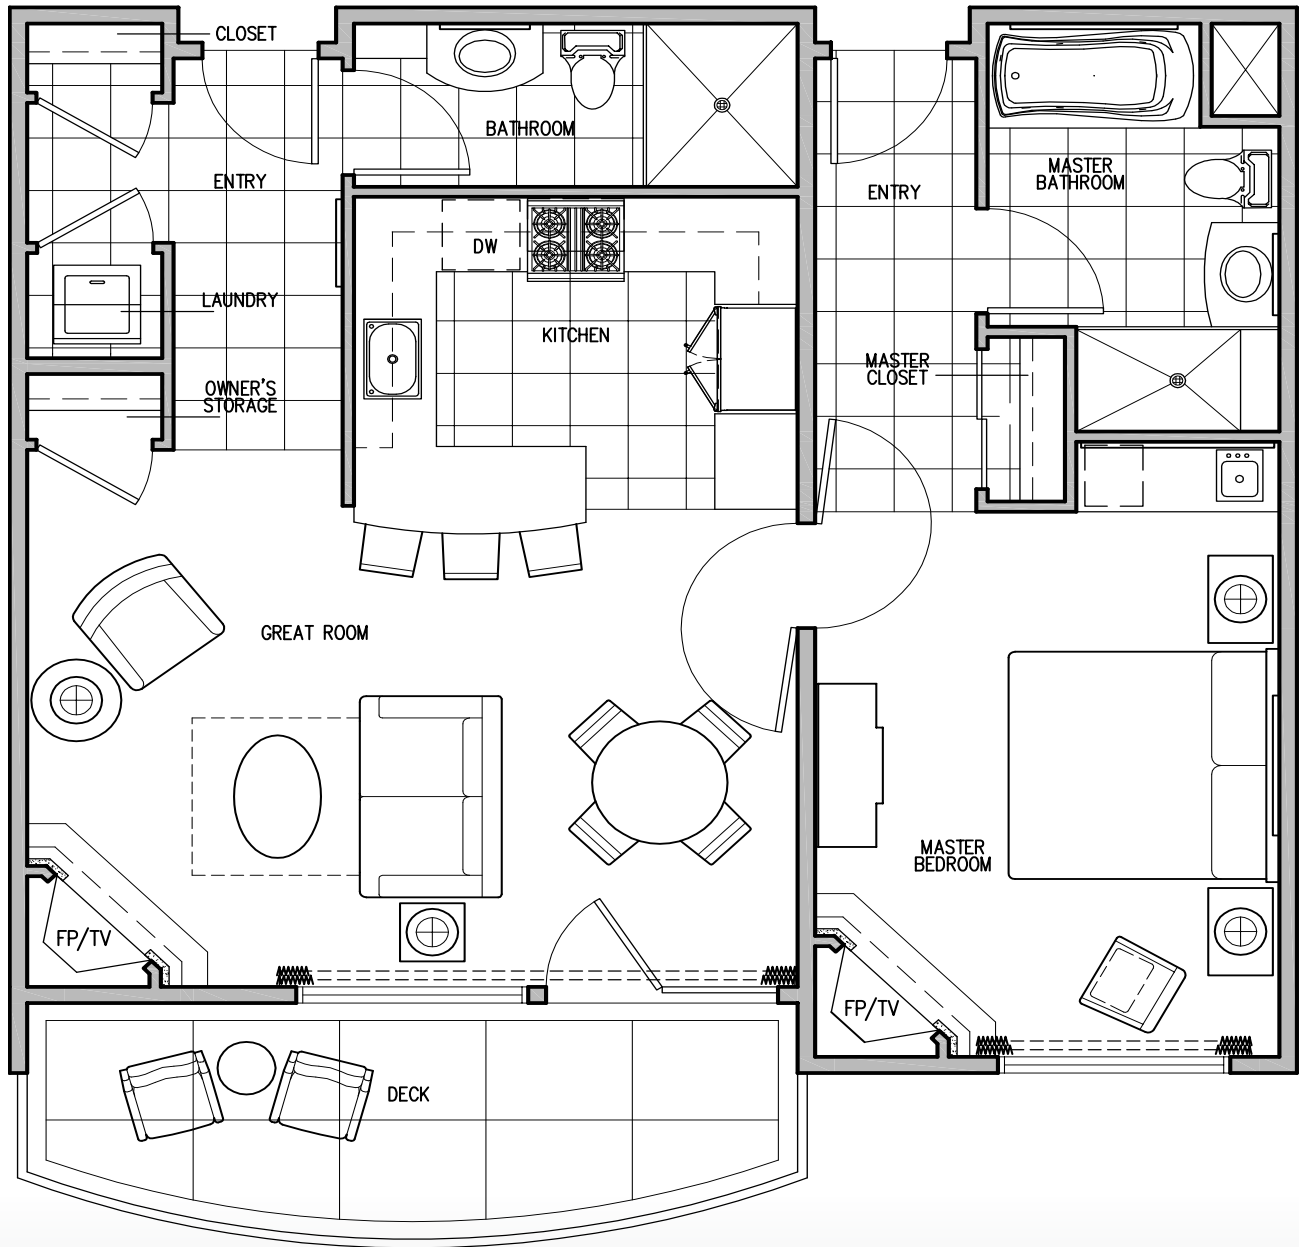

1-BEDROOM WALDORF ASTORIA PARK CITY

RESIDENCE TYPE 1B - 877 SQ. FT. | 1 BEDROOM 2 BATH | 1 LOCKOUT

WALDORF ASTORIA®
PARK CITY

SUITES AVAILABLE: 4125, 6118, 6125