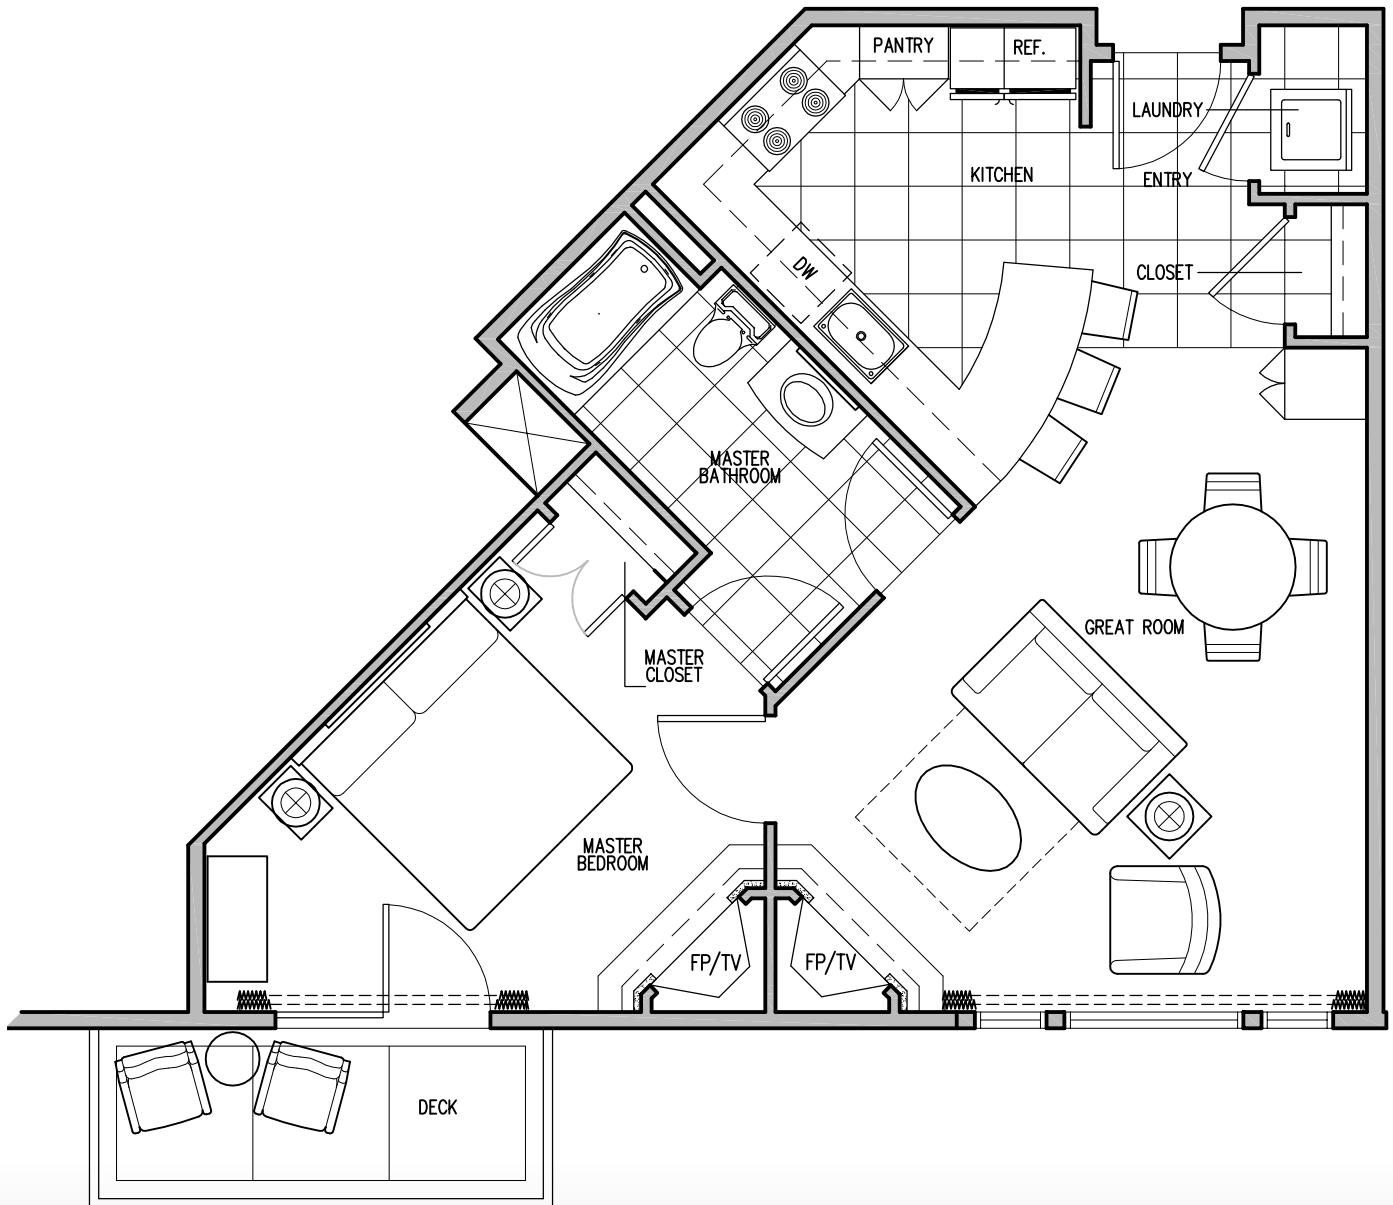

RESIDENCE TYPE 1C - 829 SQ. FT. | 1 BEDROOM 2 BATH

SUITES AVAILABLE: 6120, 7116

WALDORF ASTORIA®
PARK CITY

1-BEDROOM WALDORF ASTORIA PARK CITY

RESIDENCE TYPE 1D - 667 SQ. FT. | 1 BEDROOM 1 BATH

WALDORF ASTORIA®
PARK CITY